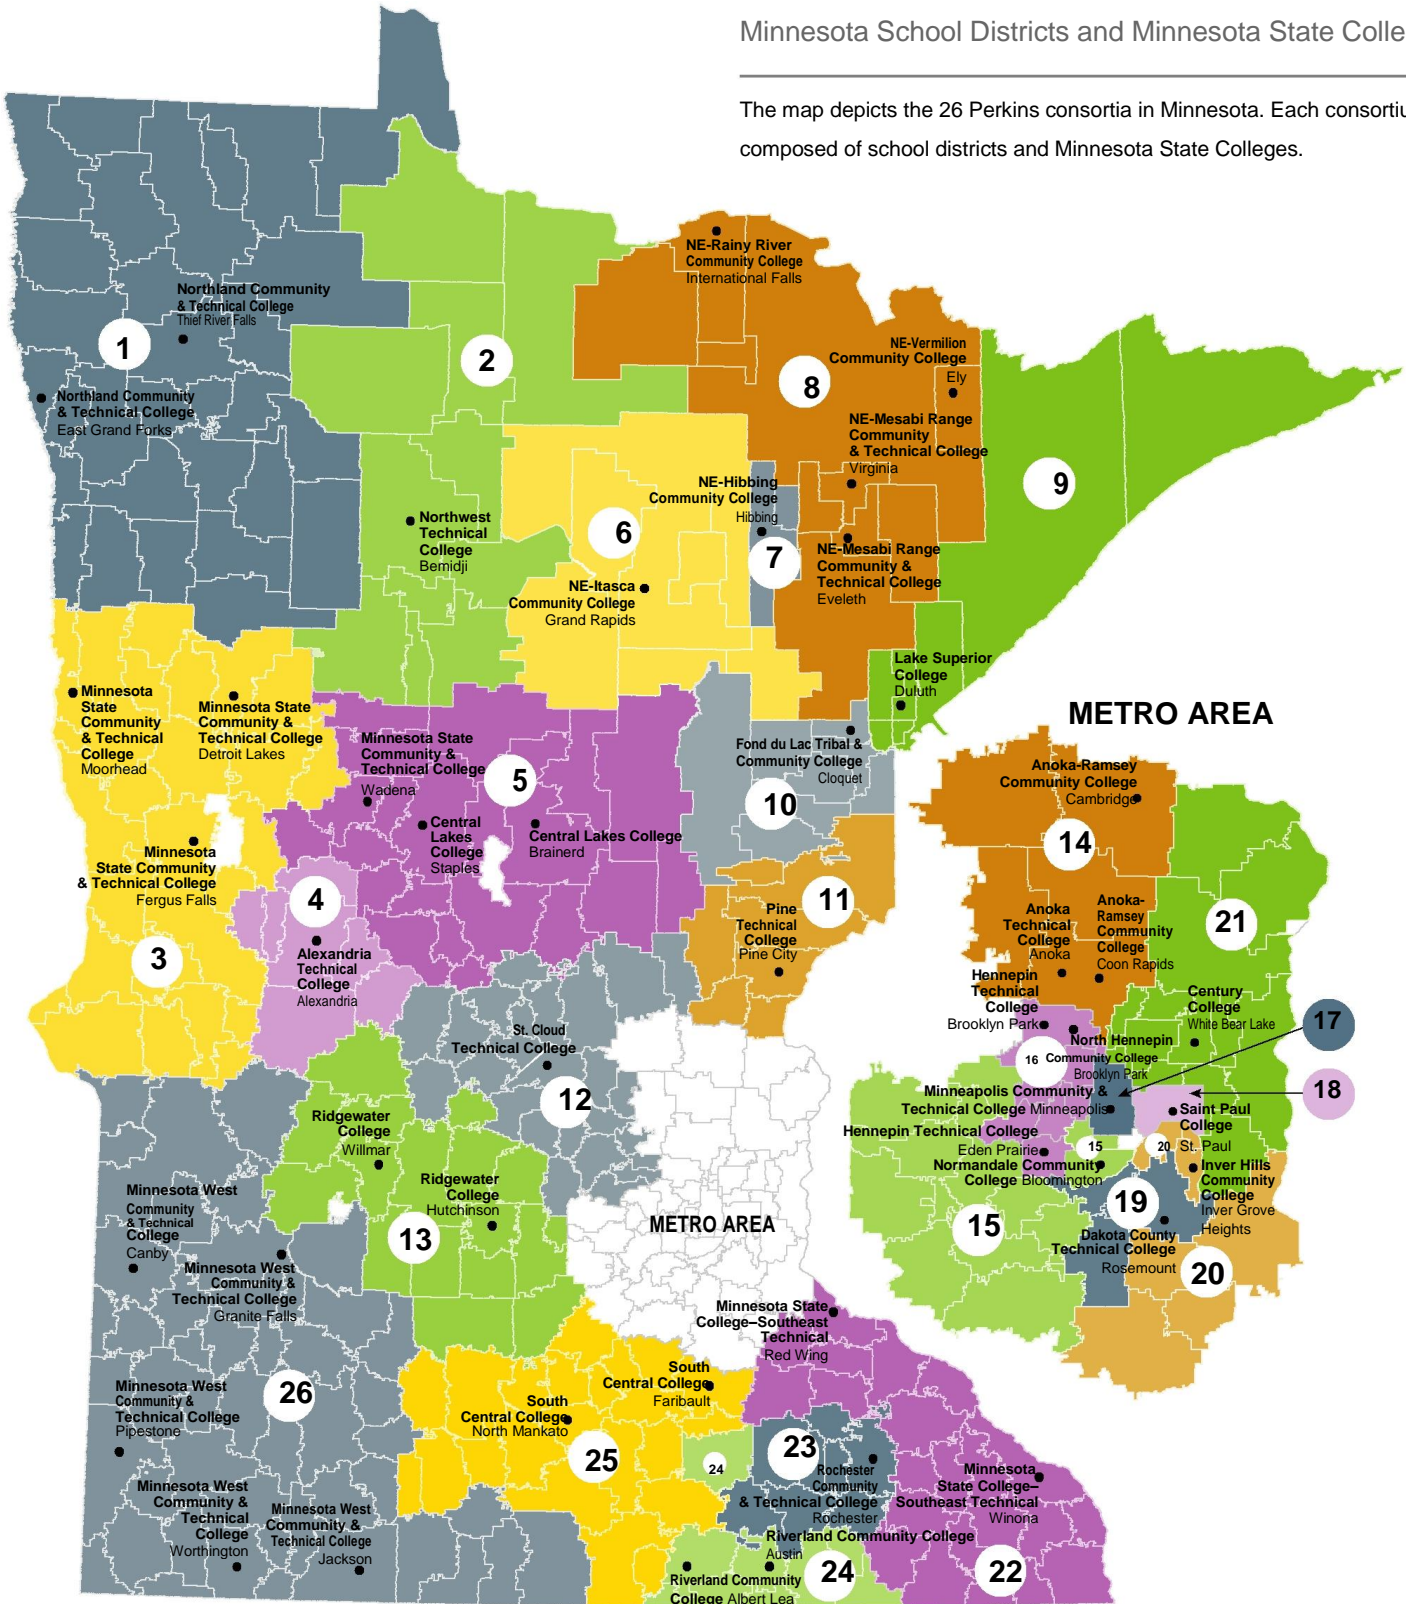

Perkins IV Consortia 2009-10

Minnesota School Districts and Minnesota State Colleges

The map depicts the 26 Perkins consortia in Minnesota. Each consortium is composed of school districts and Minnesota State Colleges.

No. Consortium Name

- 1 Pine to Prairie/Northland
- 2 North Country/Northwest
- 3 Lakes Country
- 4 Runestone
- 5 Central Lakes
- 6 Itasca County
- 7 Hibbing/Chisholm
- 8 East Range
- 9 Lake Superior

No. Consortium Name

- 10 Carlton County
- 11 Pine Technical
- 12 Great River
- 13 Mid Minnesota
- 14 Oak Land
- 15 Southwest Metro
- 16 Hennepin West
- 17 Minneapolis
- 18 St. Paul

No. Consortium Name

- 19 Dakota County
- 20 South Metro
- 21 Northeast Metro
- 22 Southeast
- 23 Rochester/ZED
- 24 Riverland
- 25 South Central
- 26 Minnesota West